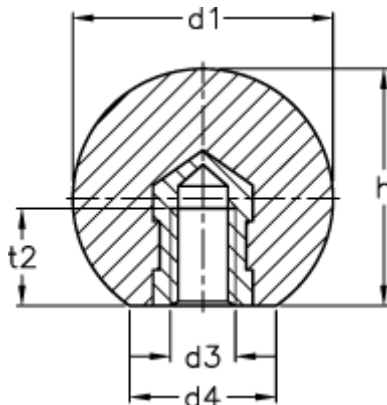

Article number: 20129425RT

Description: E+G Ball knob DIN 319-KU-25-M6-E-RT

## Measures

---

$d1$	= 25
$d3$	= M6
$d4$ approx.	= 15
$h$	= 22.5
$t2$ min.	= 9.0